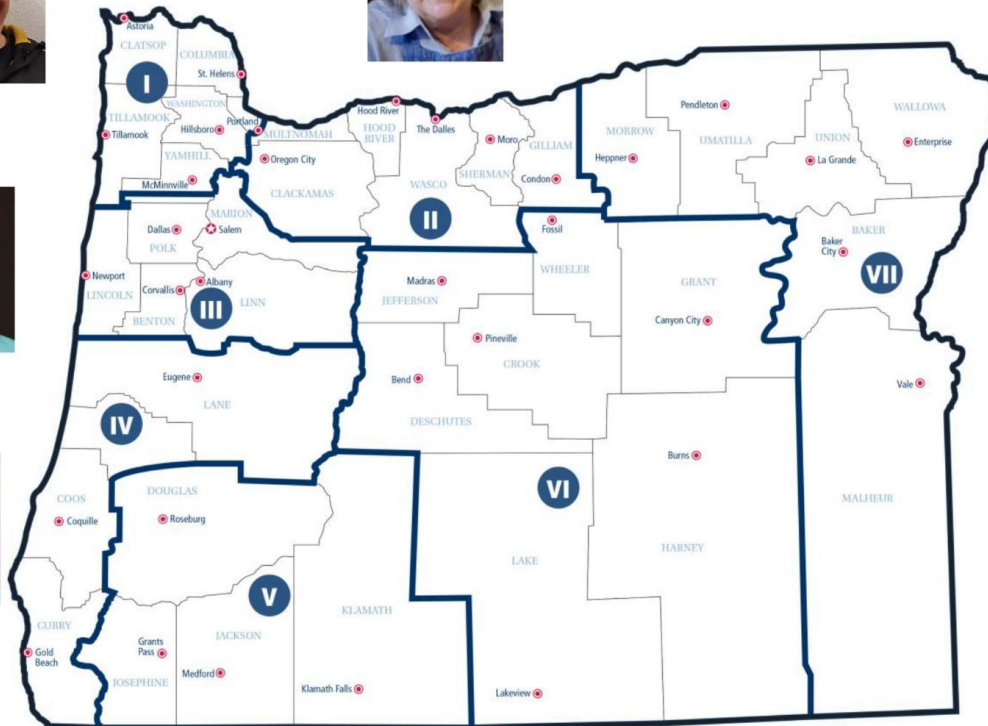

Delores Piersol
Zone VII Coordinator
Email: zone7@rose.osea.org

OSEA Zone Map

○ County seat

A Member's Union
OSEA
AFT Local 6732

Zone I Chapters

- Astoria Chapter 72
- Beaverton Chapter 48
- Clatskanie Chapter 53
- Clatsop Community College Chapter 154
- Dayton Chapter 88
- Forest Grove Chapter 55
- Forest Grove Custodians Chapter 301
- Gaston Chapter 76
- Jewell Chapter 145
- Knappa Chapter 52
- McMinnville Chapter 90
- Neah-Kah-Nie Chapter 93
- Nestucca Valley Chapter 169
- Newberg Chapter 17
- Northwest Regional ESD Chapter 101
- Rainier Chapter 89
- Seaside Chapter 107
- Sherwood Chapter 103
- St. Helens Chapter 31
- Tigard-Tualatin Chapter 51
- Tillamook Chapter 28
- Tualatin Hills Park & Rec Chapter 400
- Vernonia Chapter 67
- Warrenton-Hammond Chapter 170
- Yamhill-Carlton Chapter 171