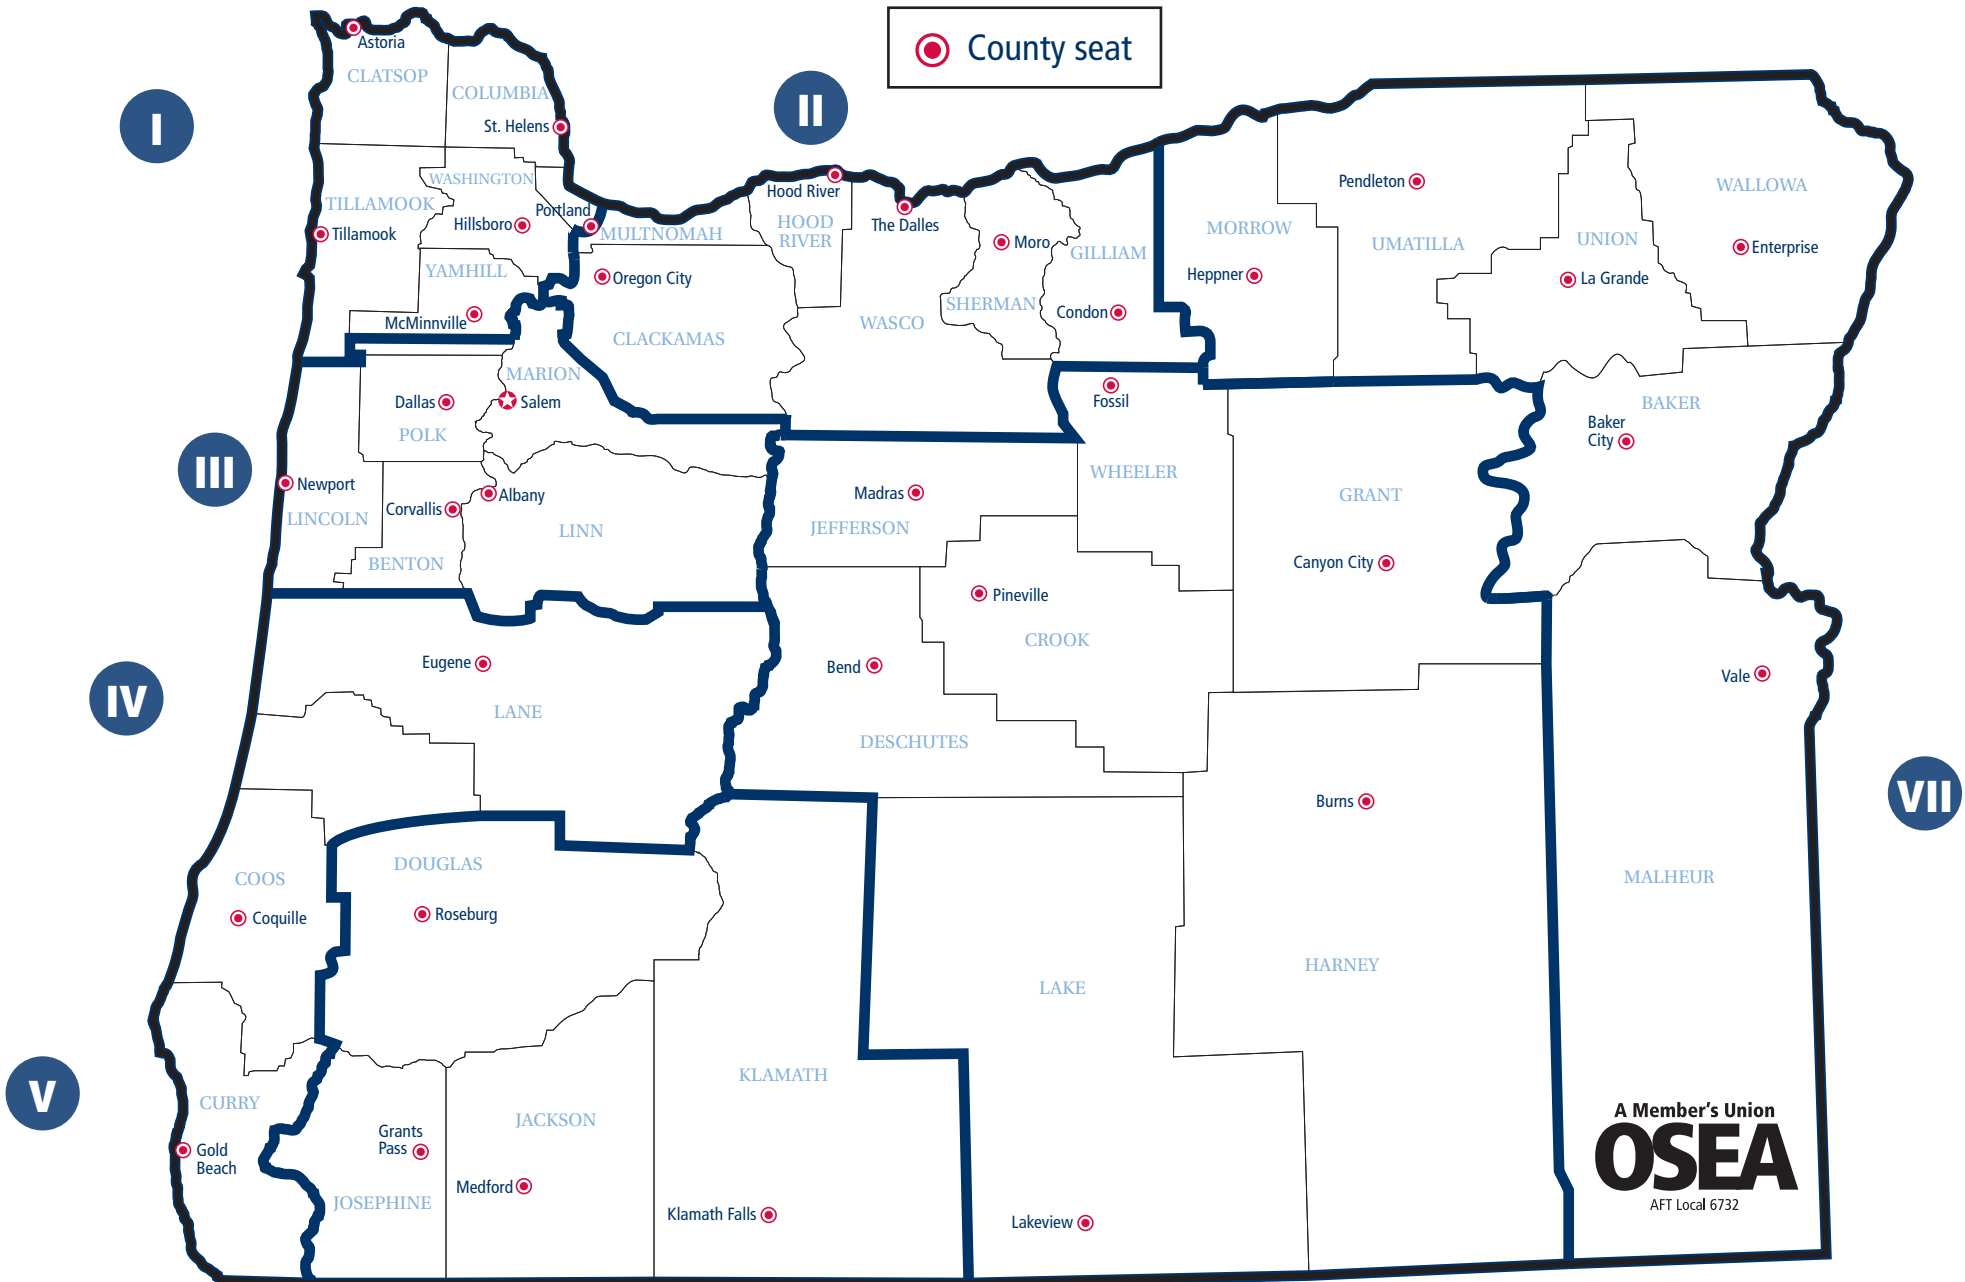

Delores Piersol
Zone VII Coordinator
Email: zone7@rose.osea.org

OSEA Zone Map

○ County seat

A Member's Union
OSEA
AFT Local 6732

Zone I Chapters

- Astoria Chapter 72
- Beaverton Chapter 48
- Clatskanie Chapter 53
- Clatsop Community College Chapter 154
- Dayton Chapter 88
- Forest Grove Chapter 55
- Forest Grove Custodians Chapter 301
- Gaston Chapter 76
- Jewell Chapter 145
- Knappa Chapter 52
- McMinnville Chapter 90
- Neah-Kah-Nie Chapter 93
- Nestucca Valley Chapter 169
- Newberg Chapter 17
- Northwest Regional ESD Chapter 101
- Rainier Chapter 89
- Seaside Chapter 107
- Sherwood Chapter 103
- St. Helens Chapter 31
- Tigard-Tualatin Chapter 51
- Tillamook Chapter 28
- Tualatin Hills Park & Rec Chapter 400
- Vernonia Chapter 67
- Warrenton-Hammond Chapter 170
- Yamhill-Carlton Chapter 171

Zone VII Chapters

- Athena-Weston Chapter 108
- Baker Chapter 20
- Blue Mountain Community College (BMCC) Chapter 150
- Cove Chapter 106
- Elgin Chapter 60
- Hermiston Chapter 10
- Imbler Chapter 77
- Joseph Chapter 136
- La Grande Chapter 24
- Morrow County Chapter 59
- North Powder Chapter 123
- Nyssa Chapter 82
- Ontario Chapter 23
- Pendleton Chapter 115
- Pine Eagle Chapter 138
- Stanfield Chapter 81
- Umatilla Chapter 69
- Union Chapter 143